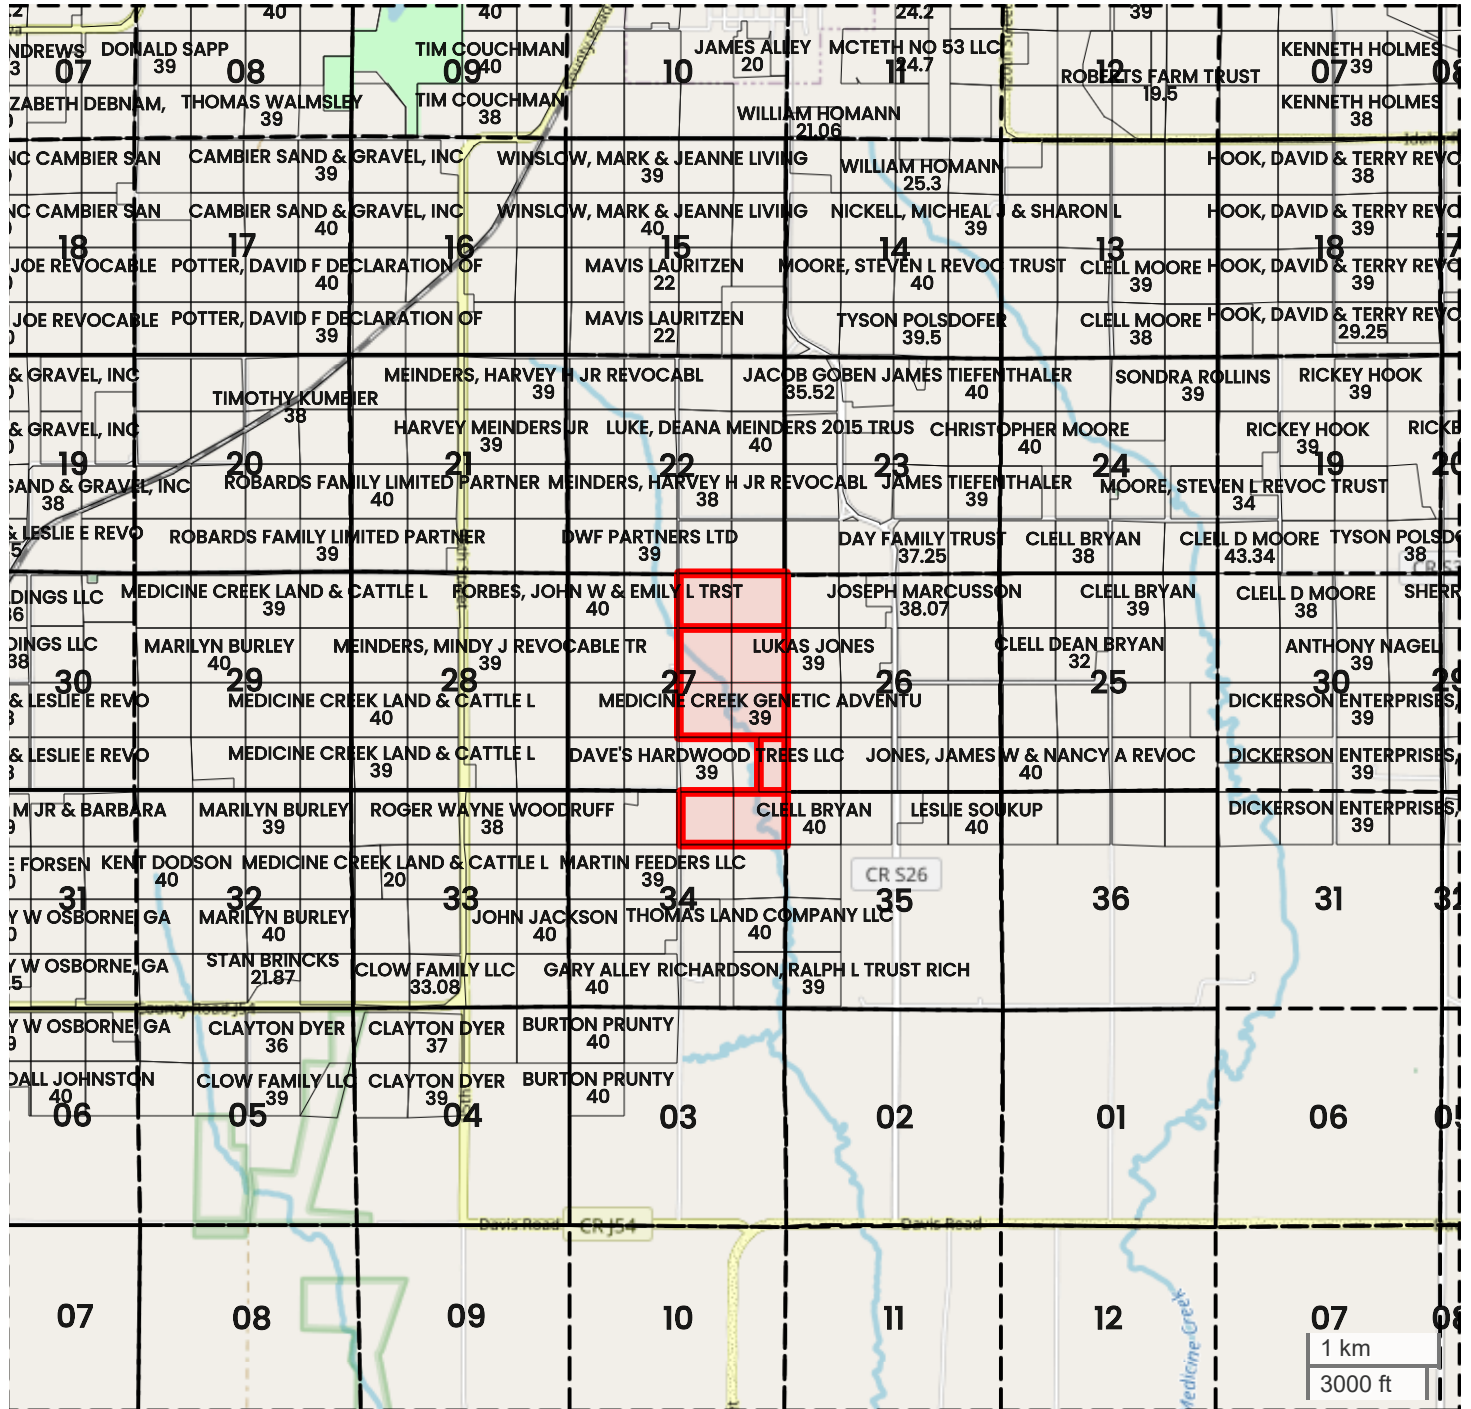

ENTIRE FARM
PLAT MAP

Center: 40.657706, -93.369884

27-68N-22W

Warren Township

Wayne County, IA

FarmWorth, LLC makes no warranties, express or implied, regarding the accuracy of any information provided through FarmWorth.com. User is solely responsible for independently verifying all information prior to use and waives any claims against FarmWorth, LLC arising from inaccuracies in such information.